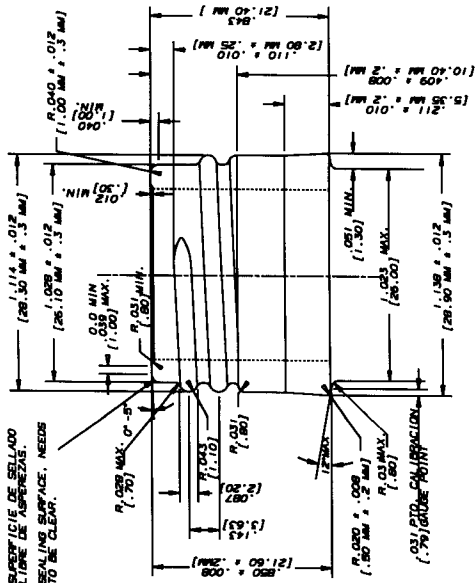

SUPERFICIE DE SELLADO
LINEA DE APERTURAS.
SEALING SURFACE, NEEDS
TO BE CLEAR.

7 HILOS POR PULGADA
ANGULO PUNTO HELICE 2° 26'
DIAMETRO DE CORTADORA .500
7 THREADS PER INCH
HELIX POINT ANGLE 2° 26'
CUTTER DIAMETER .500
DETALLE DE LA CORONA
ESCALA 3 TO 1
FINISH DETAIL
SCALE 3 TO 1